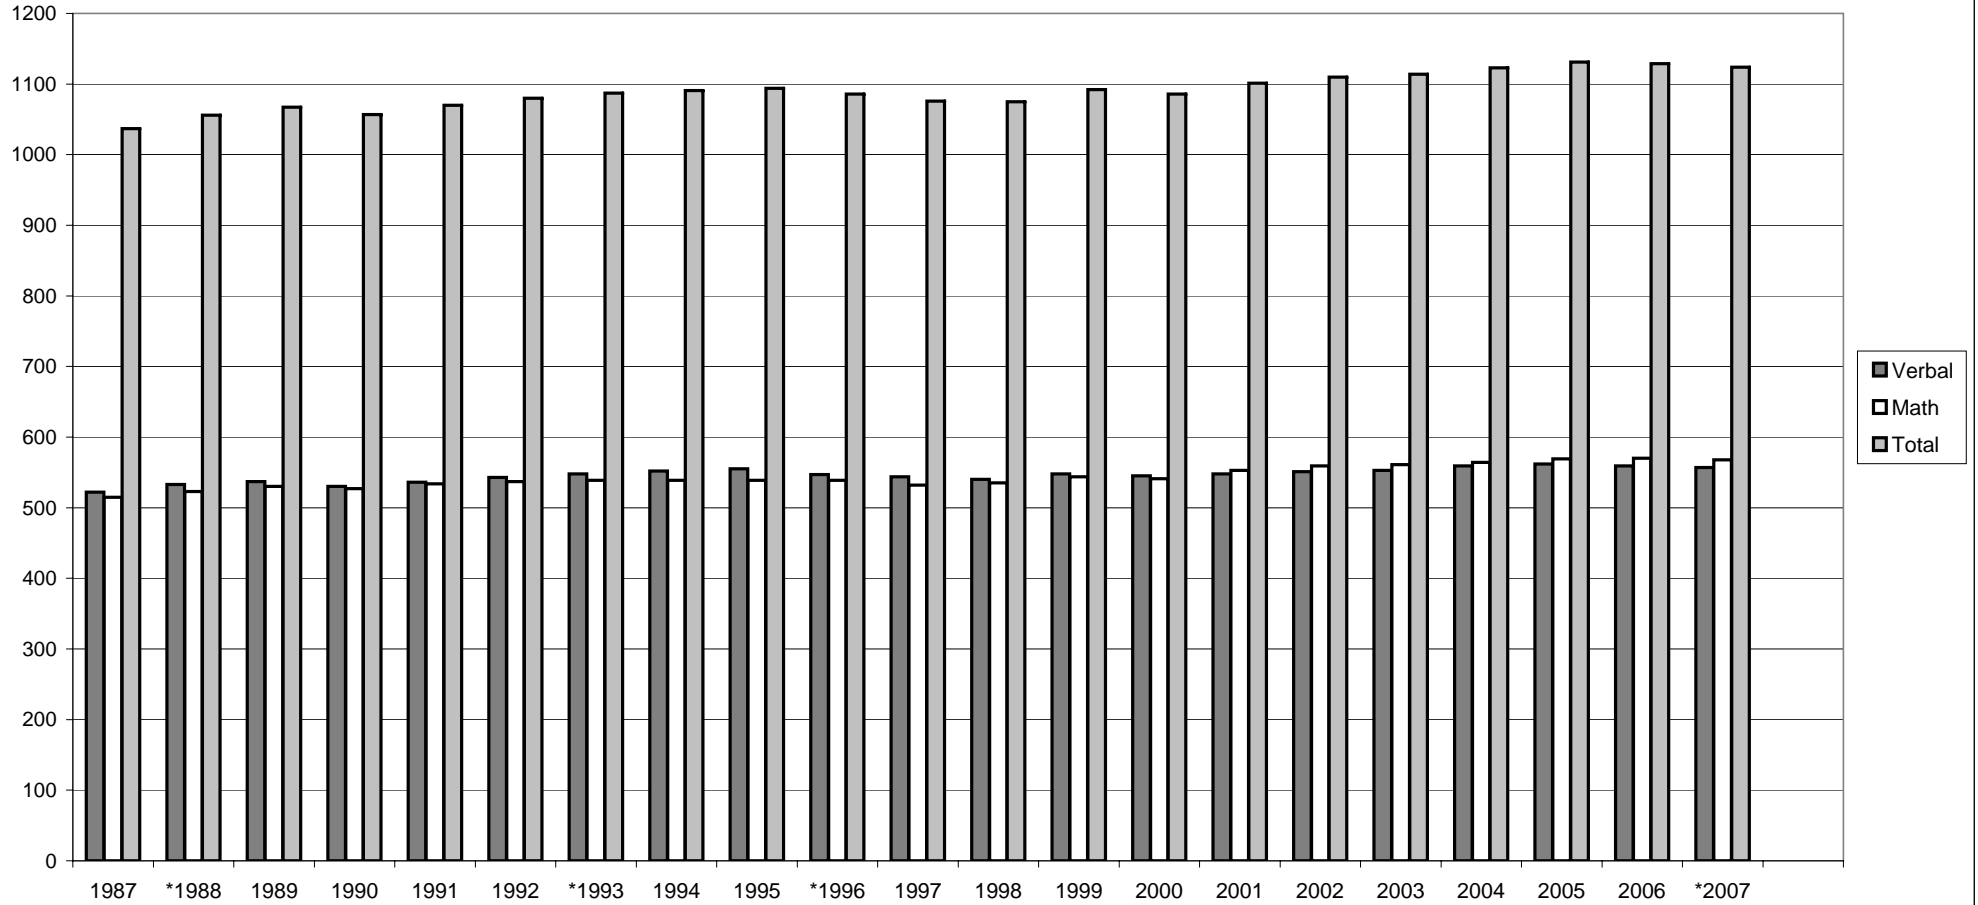

**Appalachian State University  
Historical Data on (Recentered) Average Sat Scores  
for Entering Freshman Fall 1987-2007 (IPEDS)**

Year	1987	*1988	1989	1990	1991	1992	*1993	1994	1995	*1996	1997	1998	1999	2000	2001	2002	2003	2004	2005	2006	*2007
Verbal	522	533	537	530	536	543	548	552	555	547	544	540	548	545	548	551	553	559	562	559	557
Math	515	523	530	527	534	537	539	539	539	539	532	535	544	541	553	559	561	564	569	570	568
Total	1,037	1,056	1,067	1,057	1,070	1,080	1,087	1,091	1,094	1,086	1,076	1,075	1,092	1,086	1,101	1,110	1,114	1,123	1,131	1,129	1,124

Source: UNC-GA, NCHED A-4

\*Totals for these years do not sum due to rounding of components.